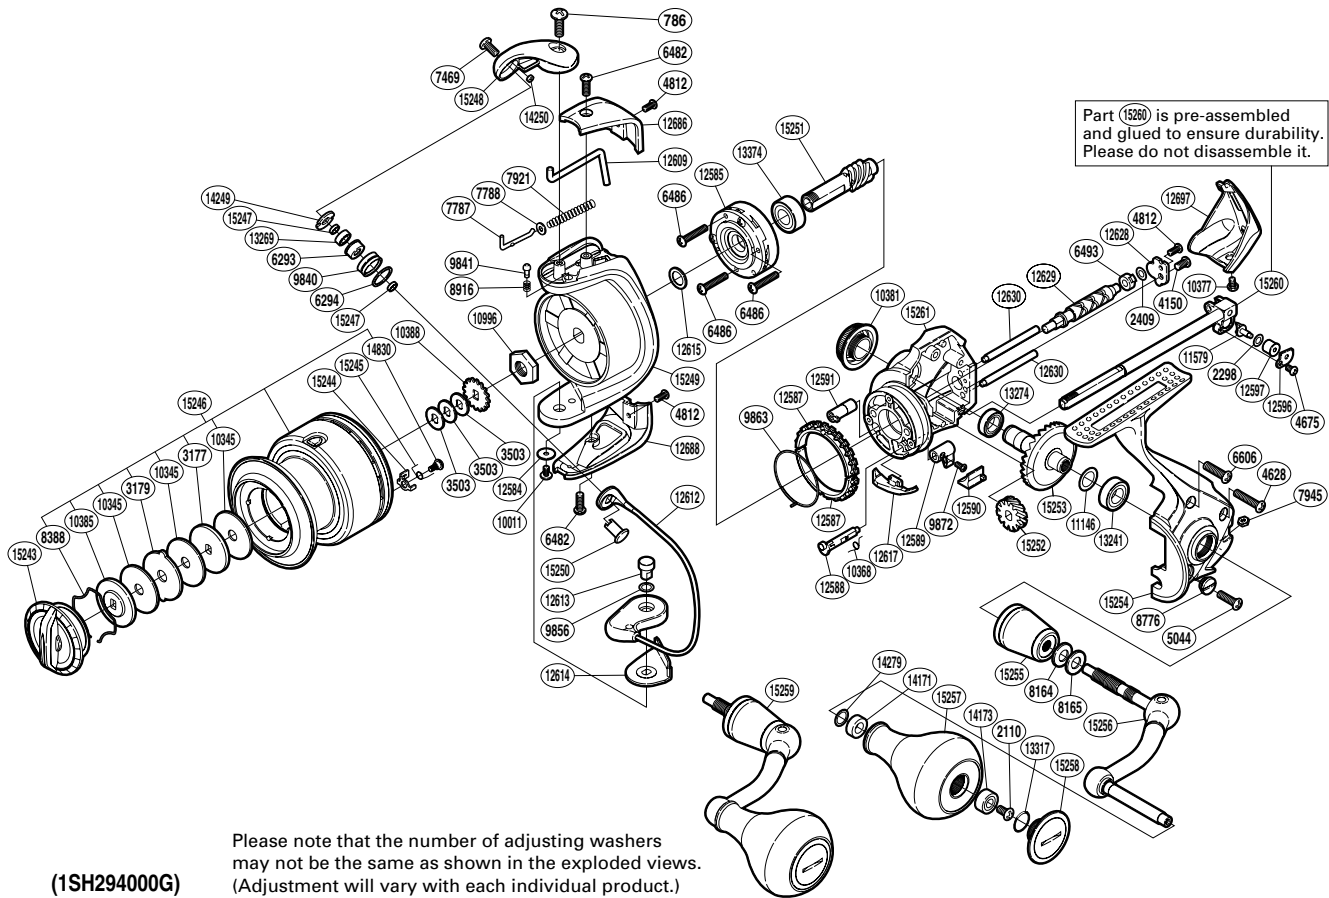

SHIMANO

BIOMASTER SA-RB

BIO-SW4000XG

Please note that the number of adjusting washers may not be the same as shown in the exploded views. (Adjustment will vary with each individual product.)

(1SH294000G)

Part No.	Description	Part No.	Description	Part No.	Description
RD 0786	Screw	RD 9872	Screw	RD13241	Ball Bearing
RD 2110	Screw	RD10011	Screw	RD13269	Ball Bearing
RD 2298	Spacer	RD10345	Drag Washer	RD13274	Ball Bearing
RD 2409	Spacer	RD10368	Anti-Reverse Cam Spring	RD13317	O Ring
RD 3177	Key Washer	RD10377	Screw	RD13374	Ball Bearing
RD 3179	Eared Washer	RD10381	Handle Screw Cap	RD14171	Handle Knob Bushing
RD 3503	Spool Washer	RD10385	Key Washer	RD14173	Ball Bearing
RD 4150	Screw	RD10388	Spool Support	RD14249	Line Roller Plate
RD 4628	Screw	RD10996	Rotor Nut	RD14250	Line Roller Oil Cap
RD 4675	Screw	RD11146	Washer	RD14279	Washer
RD 4812	Screw	RD11579	Oscillating Pawl	RD14830	Screw
RD 5044	Screw	RD12584	Washer	RD15243	Drag Knob
RD 6293	Line Roller Bushing	RD12585	Roller Clutch Assembly	RD15244	Drag Click
RD 6294	Line Roller Spacer	RD12587	Friction Ring	RD15245	Click Spring
RD 6482	Screw	RD12588	Anti-Reverse Cam	RD15246	Spool Assembly
RD 6486	Screw	RD12589	Anti-Reverse Lever	RD15247	Bearing Spacer
RD 6493	Worm Bushing (rear)	RD12590	Anti-Reverse Lever Cover	RD15248	Bail Arm
RD 6606	Screw	RD12591	Worm Bushing (front)	RD15249	Rotor
RD 7469	Screw	RD12596	Oscillating Pawl Cover	RD15250	Line Roller Support
RD 7787	Bail Spring Guide A	RD12597	Oscillating Slider Bushing	RD15251	Pinion Gear
RD 7788	Spring Guide A Support	RD12609	Bail Trip Lever	RD15252	Idle Gear
RD 7921	Bail Spring	RD12612	Bail Assembly	RD15253	Drive Gear
RD 7945	Nut	RD12613	Bail Hold Support Shaft	RD15254	Side Cover
RD 8164	Coned Disc Spring	RD12614	Bail Hold Support Spacer	RD15255	Handle Shaft Cover
RD 8165	Large Handle Shank Washer	RD12615	Washer	RD15256	Handle Shank Assembly
RD 8388	Drag Washers Retainer	RD12617	Bail Trip Strike	RD15257	Handle Knob
RD 8776	Oil Cap	RD12628	Worm Shaft Retainer	RD15258	Handle Knob Cap
RD 8916	Click Spring	RD12629	Worm Shaft	RD15259	Handle Assembly
RD 9840	Line Roller	RD12630	Oscillating Guide	RD15260	Main Shaft Assembly
RD 9841	Click Pin	RD12686	Bail Spring Cover	RD15261	Body
RD 9856	Washer	RD12688	Bail Hold Support Guard		
RD 9863	Friction Spring	RD12697	Rear Protector		